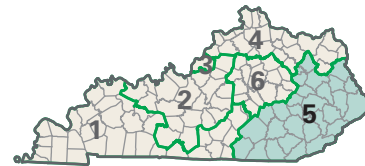

Congressional District 5

- 5** Congressional District
- Wolfe* County

Kentucky (6 Districts)